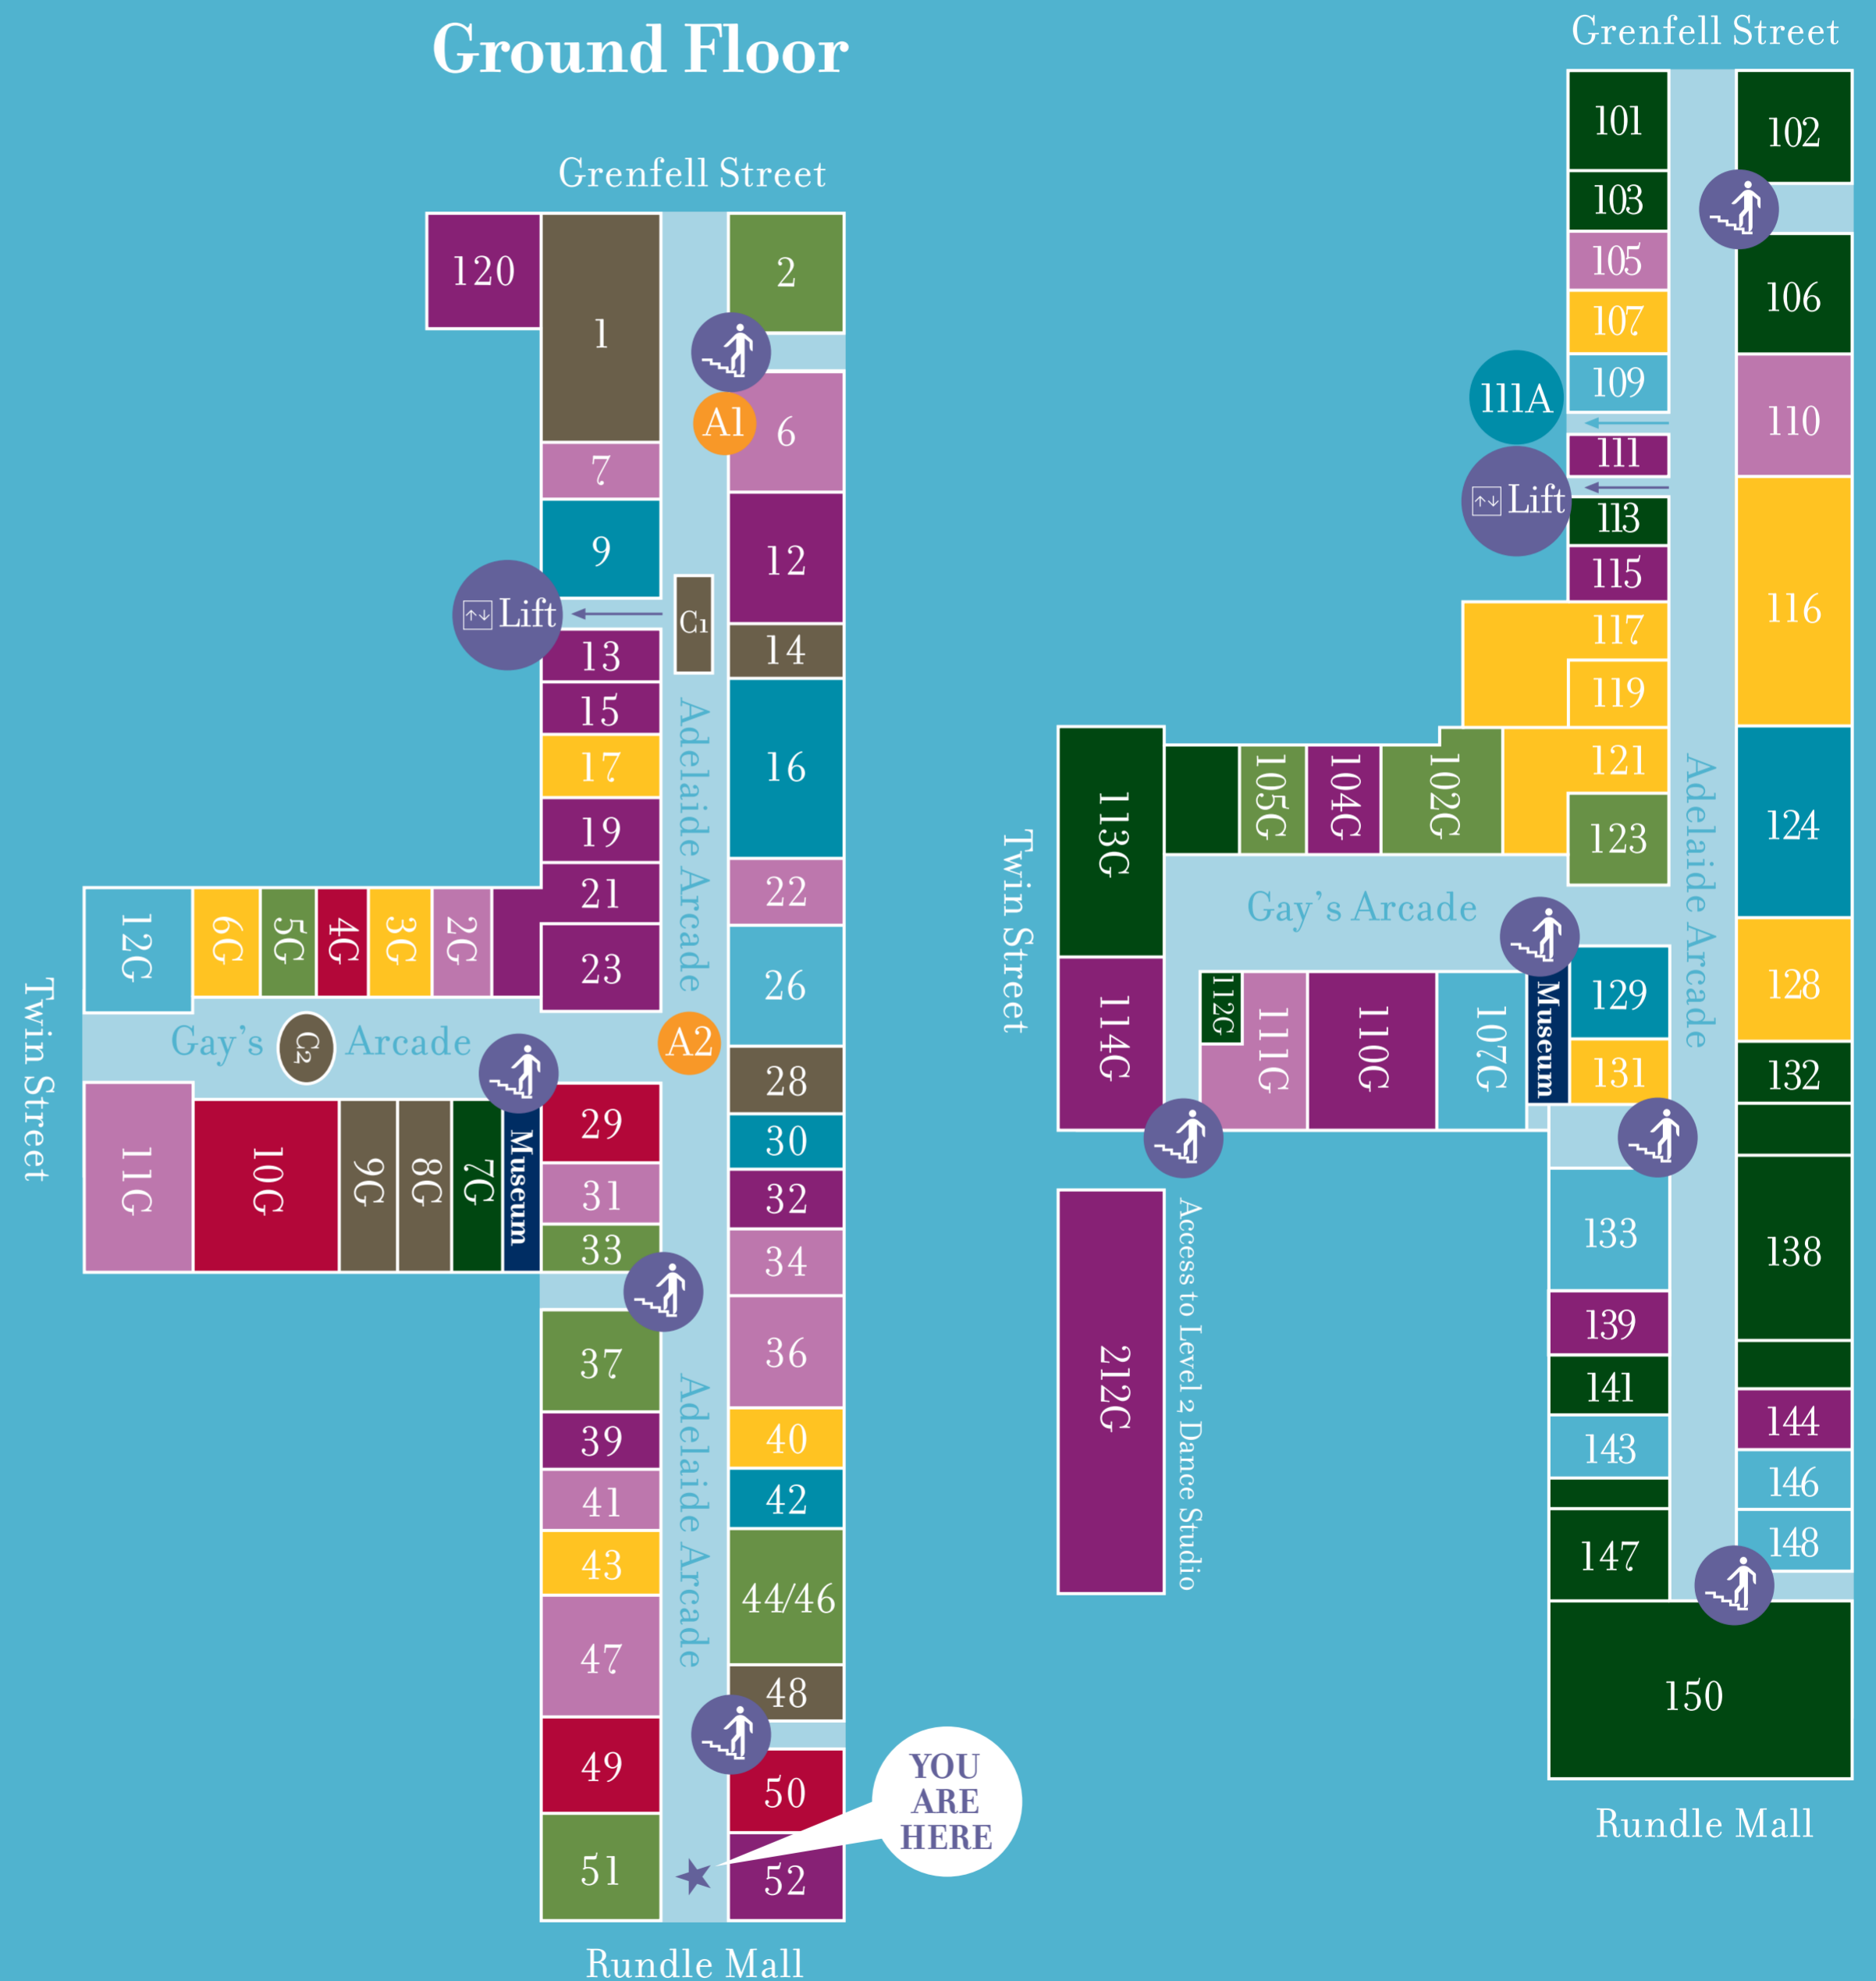

- 29 Pencraft
- 49 Arcade Cards & Gifts
- 50 Crabtree & Evelyn
- 4G Over the Moon Antiques
- 10G T'Arts

Health & Beauty

- 17 Daly Barber
- 40 Deva - Hair Face Body Skin
- 43 Tino's Hair Salon
- 107 Aristocut Beauty
- 116 [Heal] Podiatry
- 121 Bronze Bodies
- 128 Deva
- 131 Green Eyed Health
- 3G Chinese Traditional Clinic
- 6G Connect Hearing

Services

- 9 Manhattan Dry Cleaners
- 16 One Hour Hem Stop Shop
- 30 Beaudelle Shoe Repairs
- 42 Arcade Cobblers & Locksmiths
- 111A Adelaide Arcade Office
- 124 Strategic e commerce
- 129 Ezyweb

Cafes & Chocolate

- 1 Haighs
- 28 Chocolate World
- 48 The Coffee Spot
- C1/14 Ciao Coffee Bar
- C2/9G Caffe L'Incontro
- 8G Katsumoto Japanese

Specialties

- 12 Kaisercraft
- 13 Button Bar
- 15 Moneterium
- 19 Dimonds
- 21 The Battery Bar
- 23 Adelaide Arcade Coins
- 32 Shaver Shop
- 39 Essence of Australia Souvenirs
- 52 Telechoice
- 111 Andrea Laube Photography
- 115 Joan Lesley Clairvoyant
- 120 Twin City Camera House (Grenfell Street)
- 144 Equiuoque Tarot
- 104G Studio Paris Photography
- 110G Innovation Science
- 114G Terry Simpson Ballet Studio
- 212G Terry Simpson Ballet Studio

ATM's

- A1 ANZ
- A2 National Australia Bank

Museum

Located in the central Arcade Stairwell off Gay's Arcade.

Ground Floor

Balcony Level

Grenfell Street

Rundle Mall